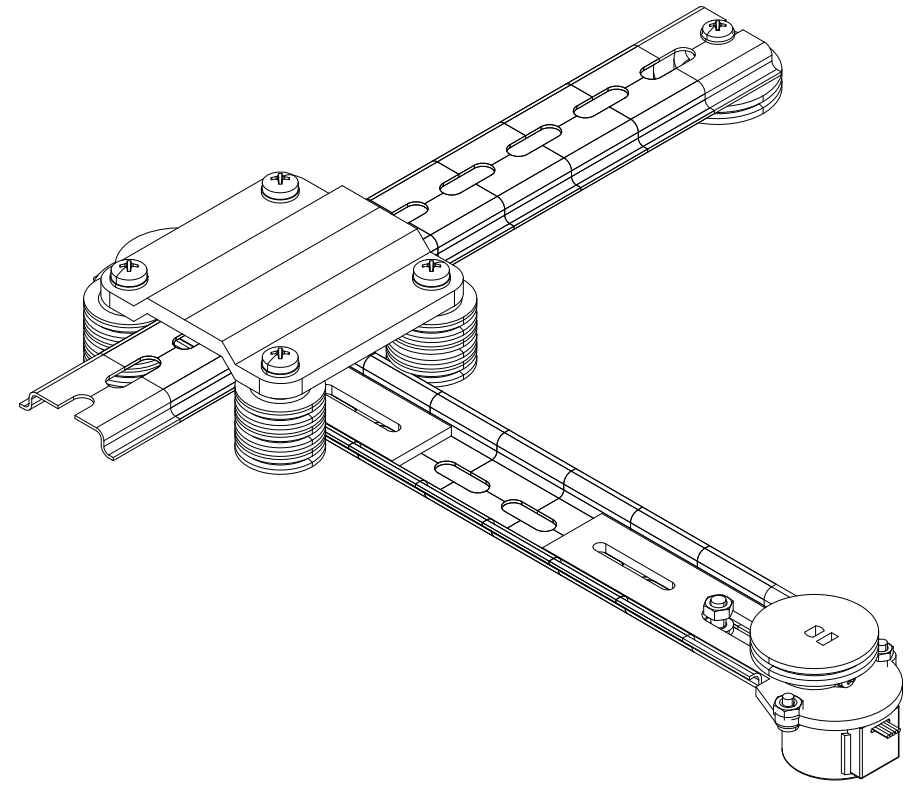

F

E

D

C

B

A

4

3

2

1

4

3

2

1

DESIGNED BY: <b>Anggoro DNR</b>		<b>XY Mechanism</b>		G	—
DATE: <b>Future</b>		<b>Bee Like</b>		F	—
SIZE <b>A4</b>				E	—
				D	—
SCALE <b>0.5</b>	WEIGHT (kg) <b>Unknown</b>	DRAWING NUMBER <b>Nice!</b>	SHEET <b>Shit</b>	C	—
This drawing is our property; it can't be reproduced or communicated without our written consent.				B	—
				A	—