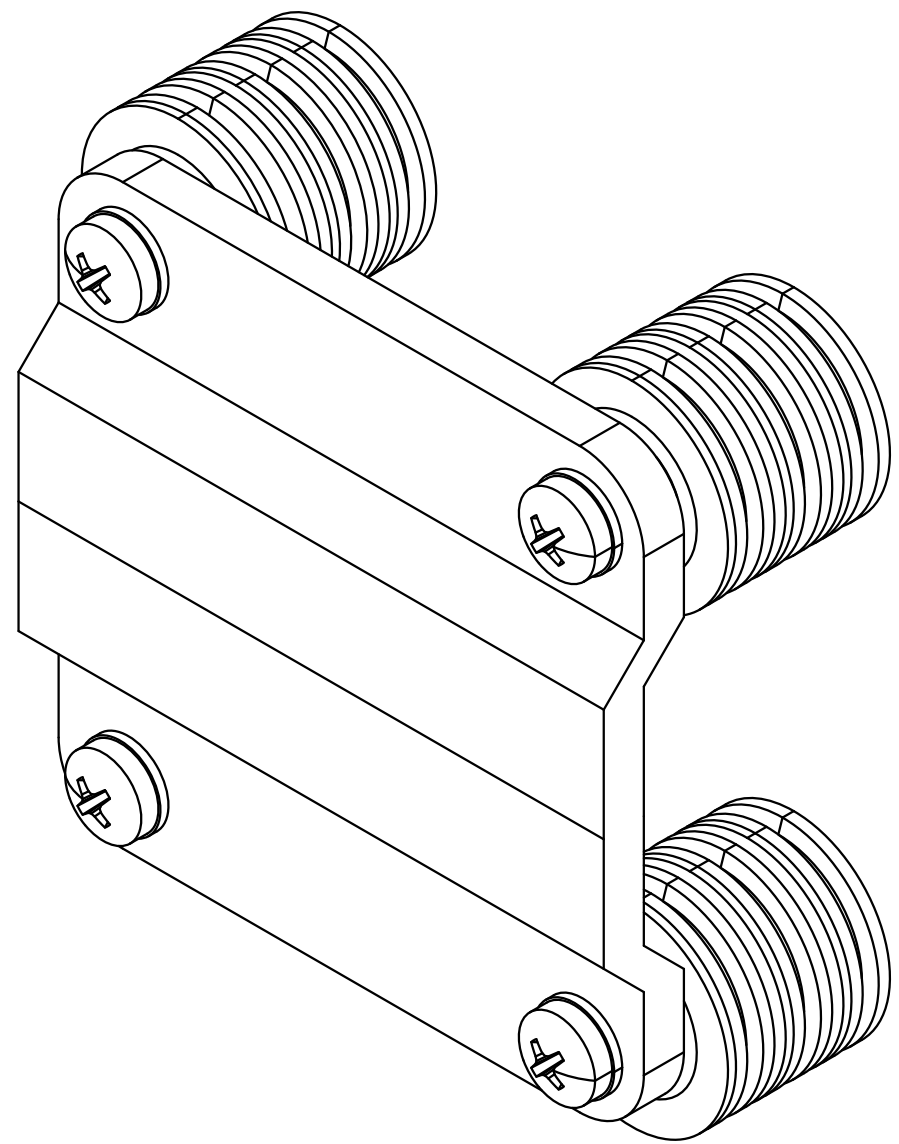

D

DESIGNED BY: Anggoro DNR		Main XY Roller		G	—
DATE: Future		Text Here		F	—
SIZE A4				E	—
				D	—
SCALE 1.5	WEIGHT (kg) Unknown	DRAWING NUMBER Nice!	SHEET Shit	C	—
This drawing is our property; it can't be reproduced or communicated without our written consent.				B	—
				A	—